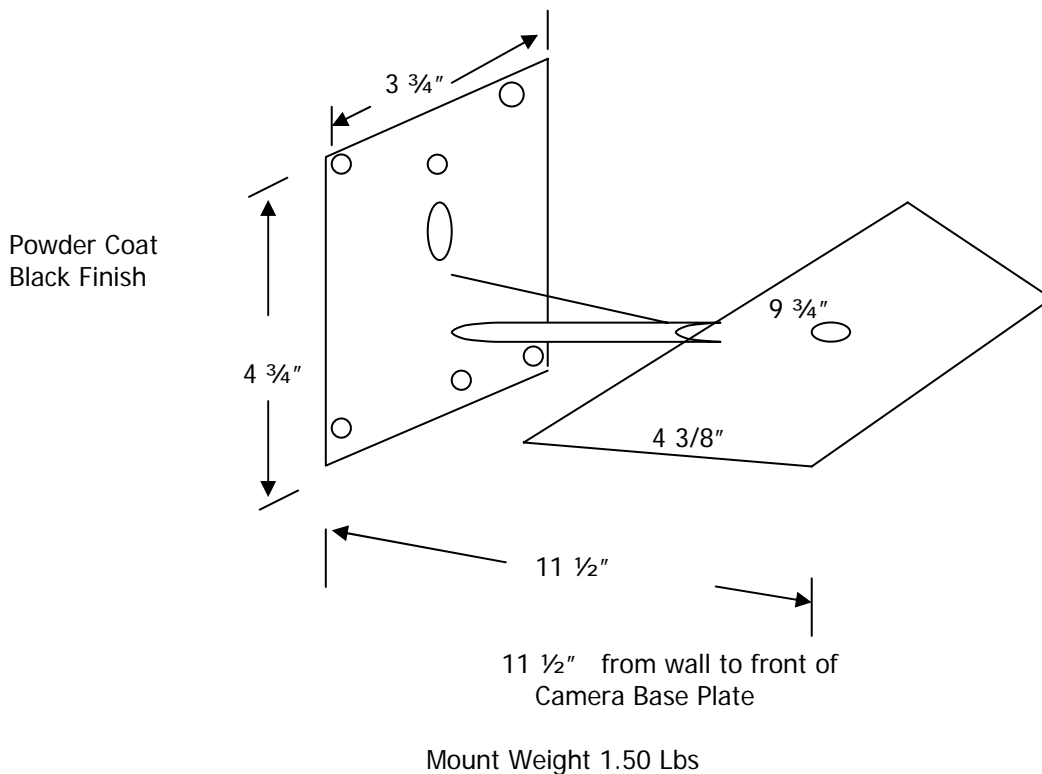

Innovative Communications, Inc
789 Bridgeview North
Saginaw, MI 48604
Phone 989-754-5040 ext. 2028 Fax 989-754-6955

WM-1200B

Wall Mount for Sony EVI-HD1

Note: WM-1200B consists of 2 parts,
WM1200 Plate and WM400 Bracket

Designed for mounting on standard single gang electrical box or on wall using suitable customer provided anchors.